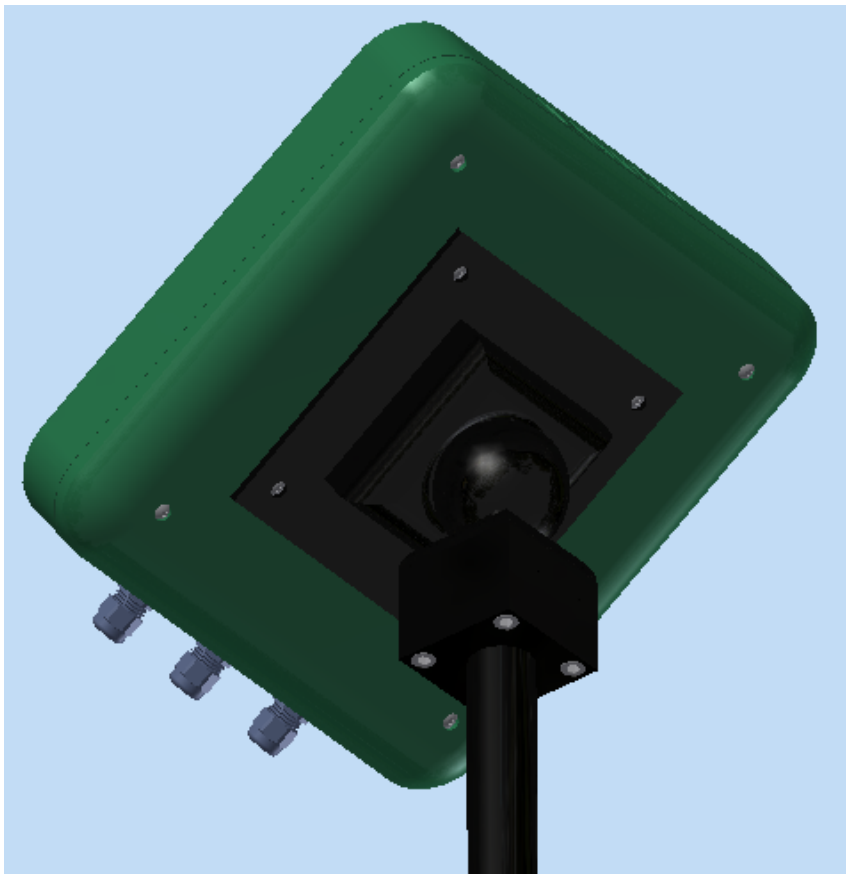

# CLOUDEN NODE CONCEPT

FRONT VIEW W/ SOLAR PANEL AND WIRE GLANDS

BACK VIEW

CLOSEUP OF WIRE GLANDS

# EXPLODED VIEW

# CLOSEUP OF 360 BALL SWIVEL MOUNT

## GROUND SPIKE MOUNT