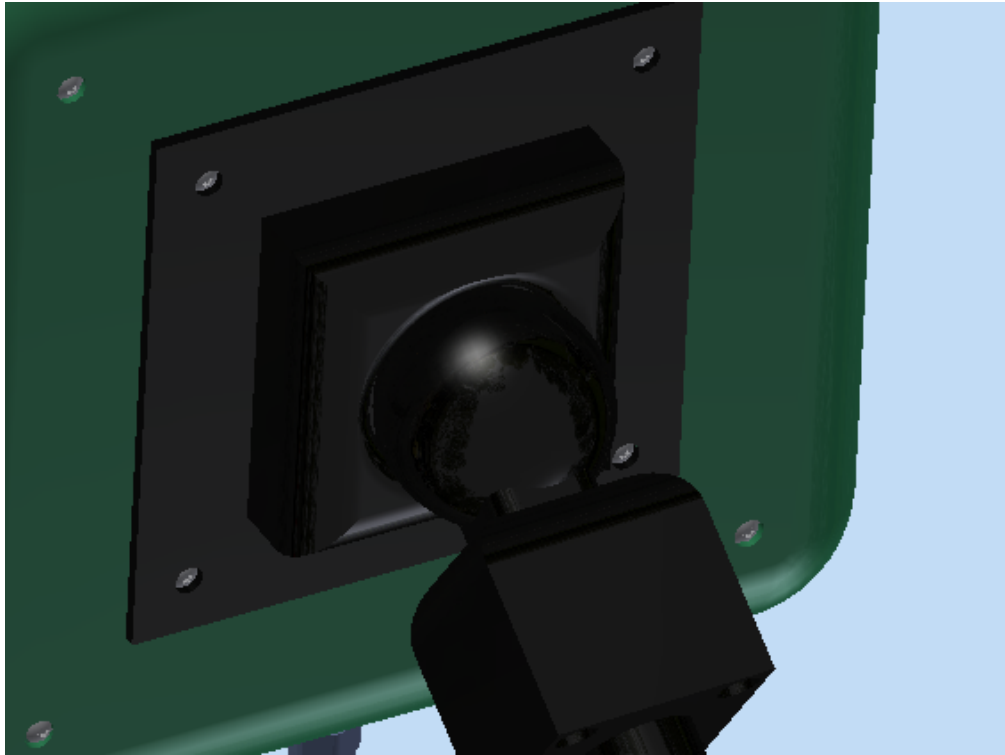

# CLOUDEN NODE CONCEPT

FRONT VIEW W/ SOLAR PANEL AND WIRE GLANDS

BACK VIEW

CLOSEUP OF WIRE GLANDS

# EXPLODED VIEW

# CLOSEUP OF 360 BALL SWIVEL MOUNT

## GROUND SPIKE MOUNT