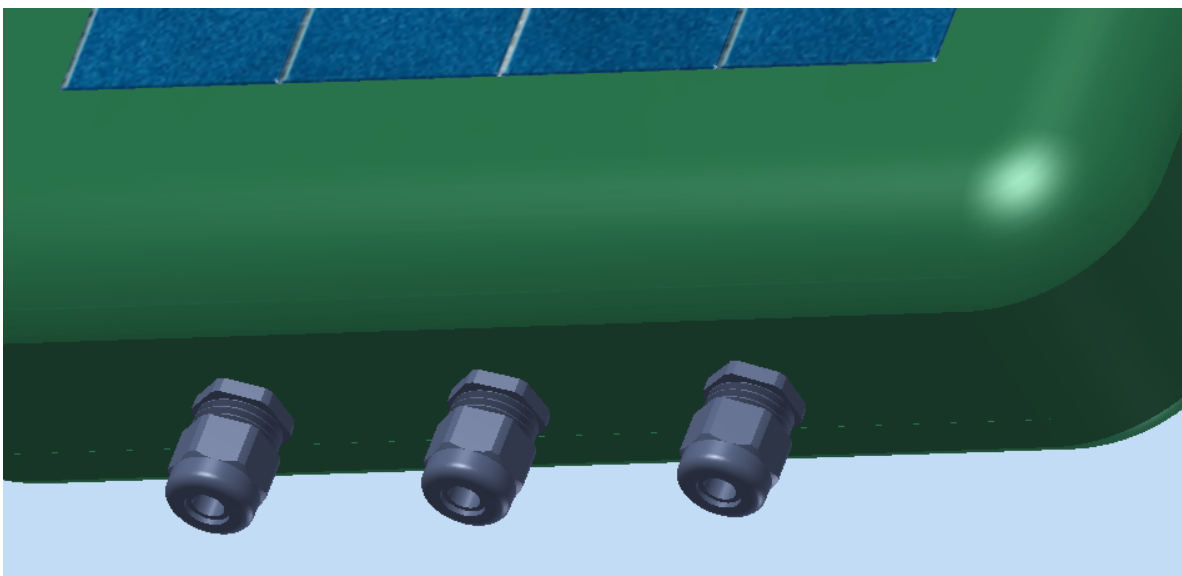

# CLOUDEN NODE CONCEPT

FRONT VIEW W/ SOLAR PANEL AND WIRE GLANDS

BACK VIEW

CLOSEUP OF WIRE GLANDS

# EXPLODED VIEW

# CLOSEUP OF 360 BALL SWIVEL MOUNT

## GROUND SPIKE MOUNT