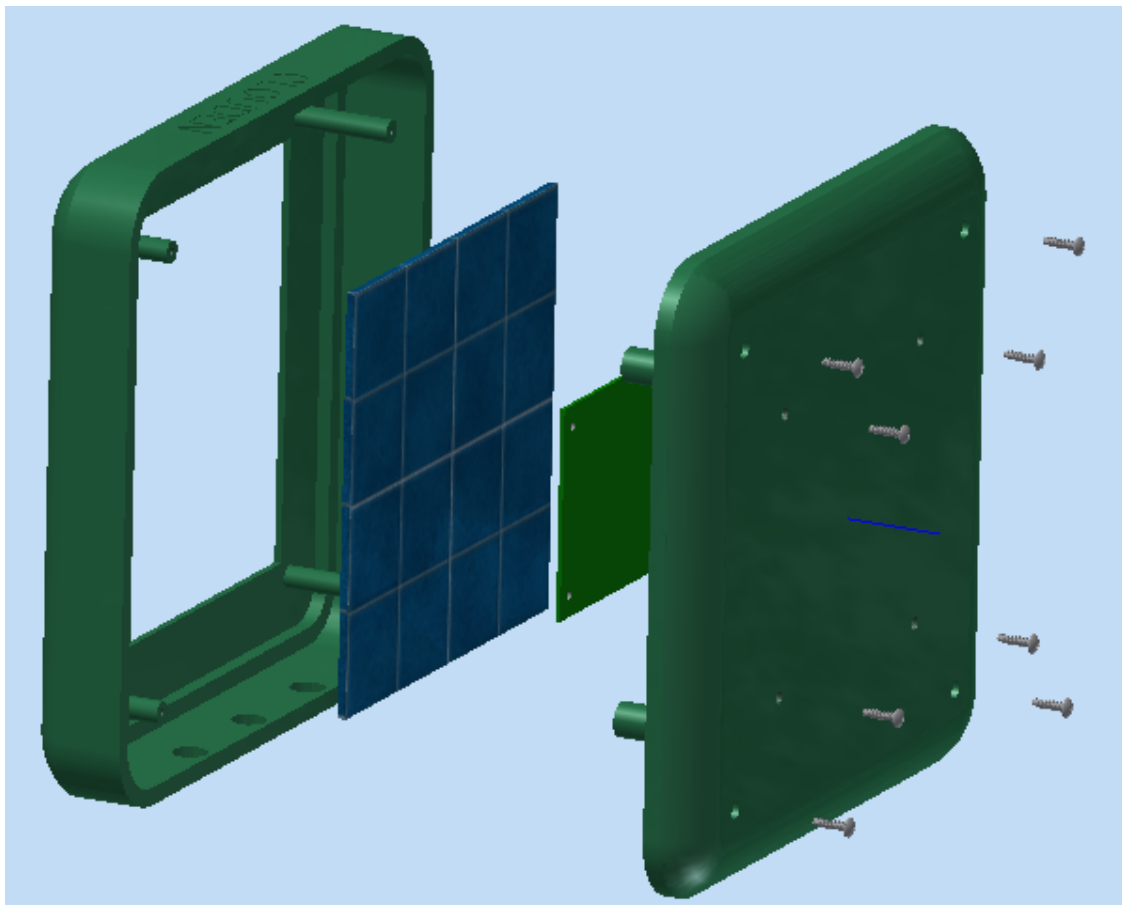

# CLOUDEN NODE CONCEPT

FRONT VIEW W/ SOLAR PANEL AND WIRE GLANDS

BACK VIEW

CLOSEUP OF WIRE GLANDS

# EXPLODED VIEW

# CLOSEUP OF 360 BALL SWIVEL MOUNT

## GROUND SPIKE MOUNT