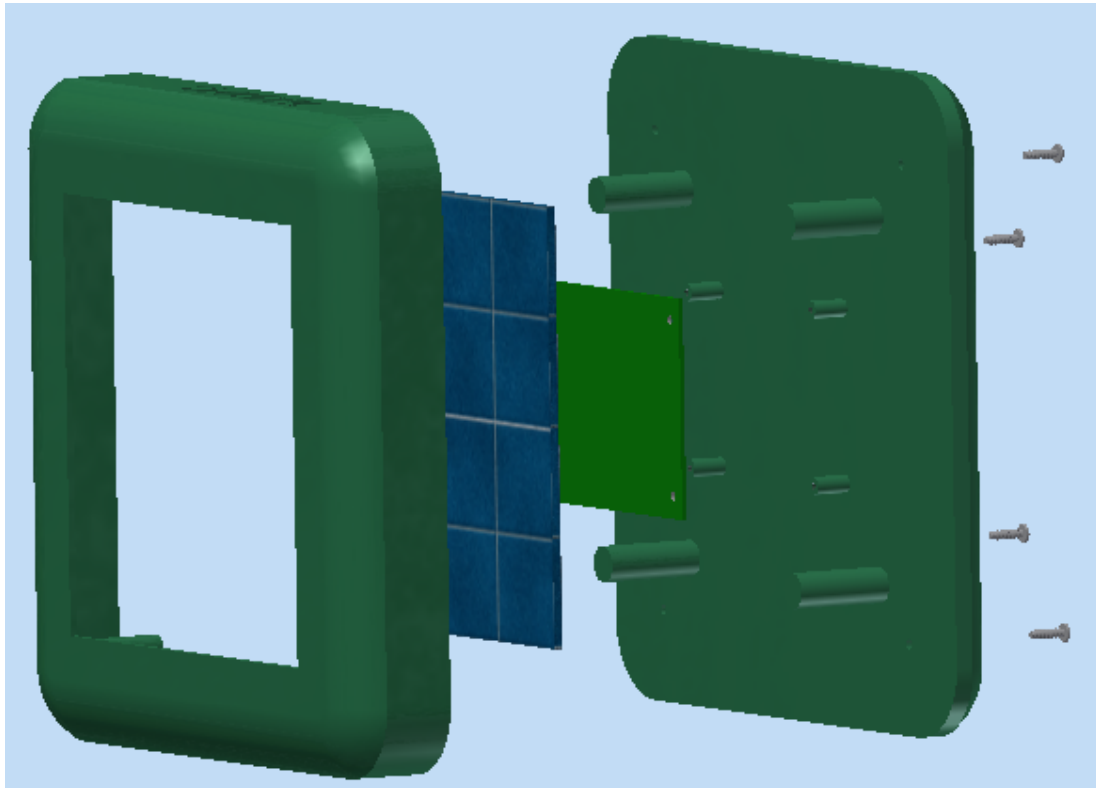

# CLOUDEN NODE CONCEPT

FRONT VIEW W/ SOLAR PANEL AND WIRE GLANDS

BACK VIEW

CLOSEUP OF WIRE GLANDS

# EXPLODED VIEW

# CLOSEUP OF 360 BALL SWIVEL MOUNT

## GROUND SPIKE MOUNT