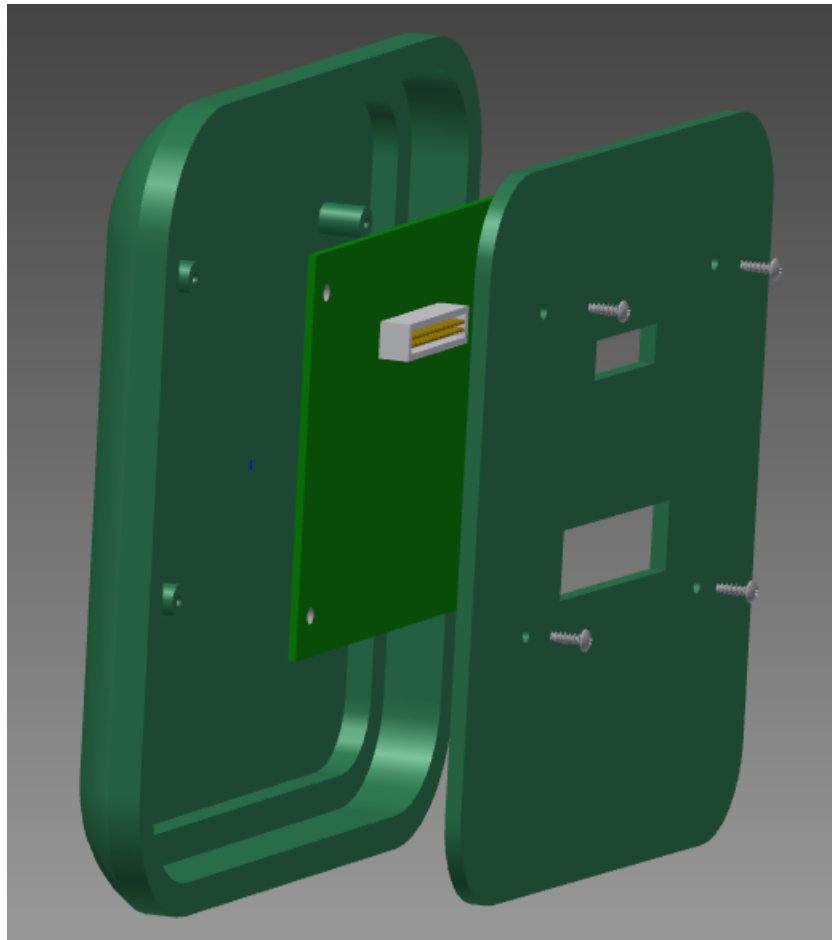

Clouden Box Concept

FRONT

BACK

FRONT WITH EXPLODED VIEW

BACK WITH EXPLODED VIEW

WALL MOUNT TECHNIQUE

INSIGNIA LIT BY LED TO SHOW STATUS

EXPLODED VIEW SHOWING
THE CONNECTOR MATING SURFACE