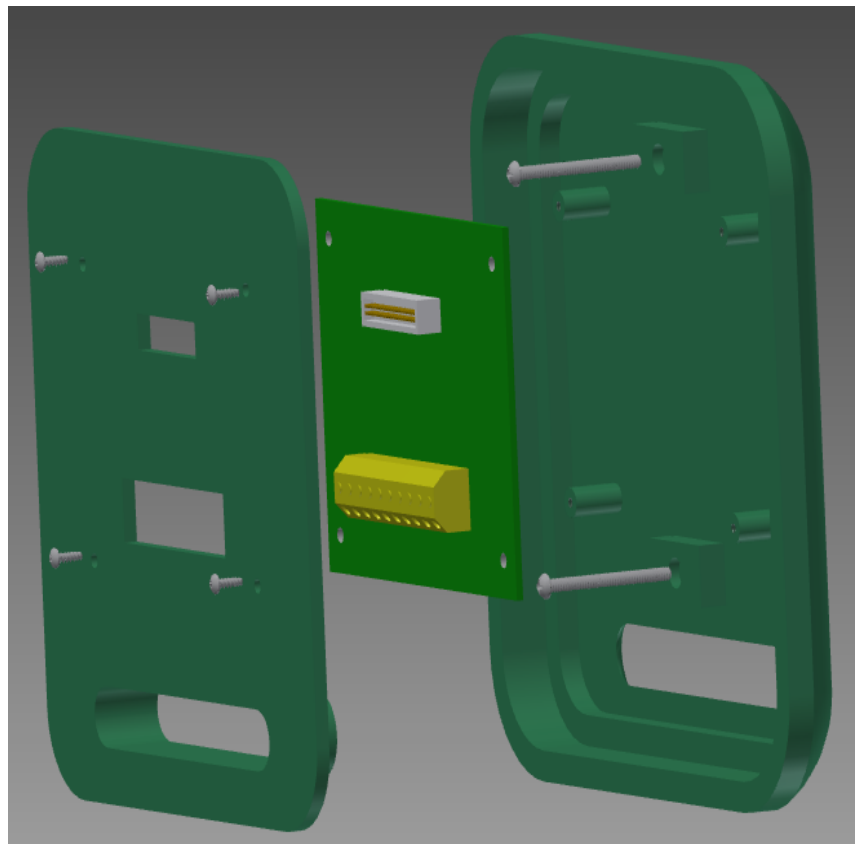

Clouden Box Concept

FRONT

BACK

FRONT WITH EXPLODED VIEW

BACK WITH EXPLODED VIEW

WALL MOUNT TECHNIQUE

INSIGNIA LIT BY LED TO SHOW STATUS

EXPLODED VIEW SHOWING
THE CONNECTOR MATING SURFACE