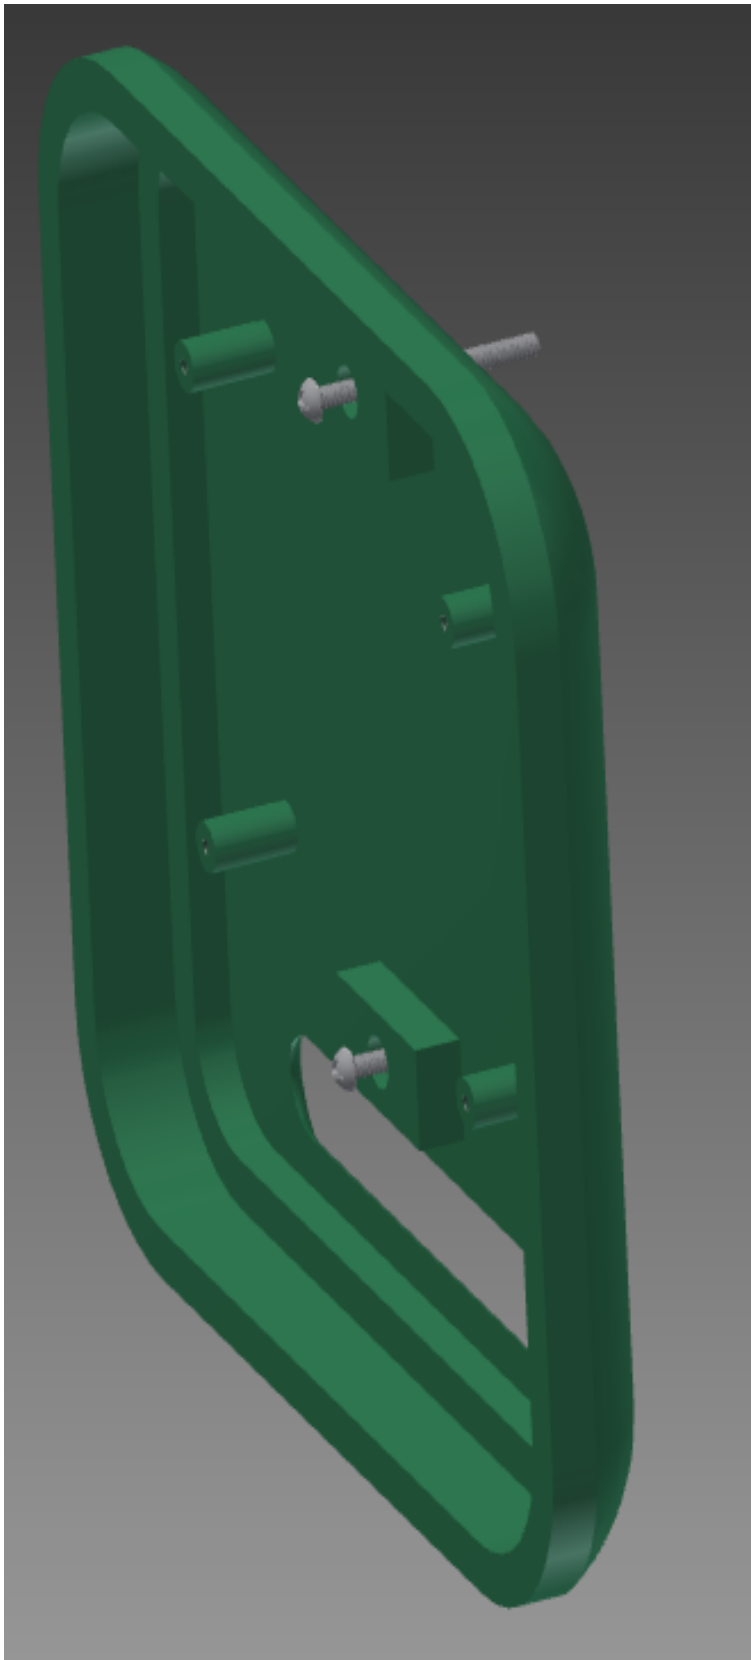

Clouden Box Concept

FRONT

BACK

FRONT WITH EXPLODED VIEW

BACK WITH EXPLODED VIEW

WALL MOUNT TECHNIQUE

INSIGNIA LIT BY LED TO SHOW STATUS

EXPLODED VIEW SHOWING
THE CONNECTOR MATING SURFACE