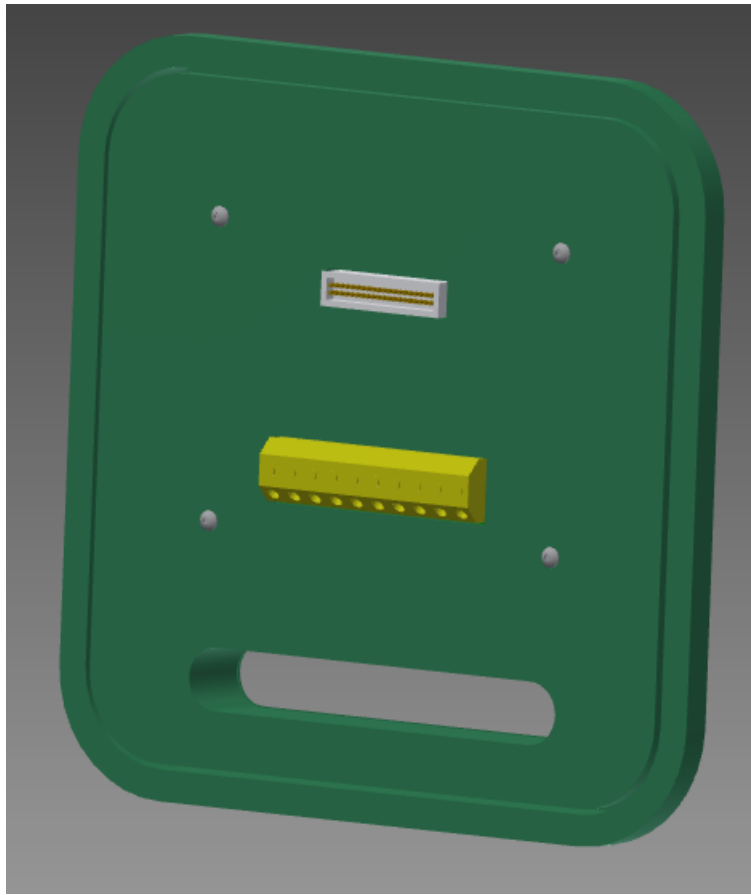

Clouden Box Concept

FRONT

BACK

FRONT WITH EXPLODED VIEW

BACK WITH EXPLODED VIEW

WALL MOUNT TECHNIQUE

INSIGNIA LIT BY LED TO SHOW STATUS

EXPLODED VIEW SHOWING
THE CONNECTOR MATING SURFACE